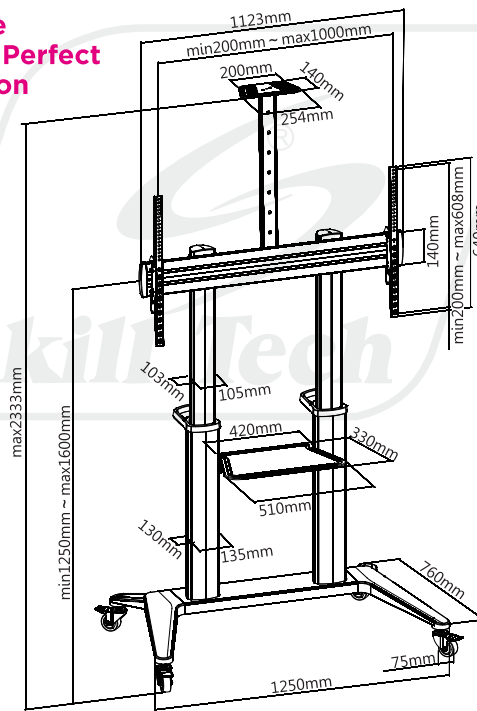

SH TTL12-610TB

ULTRA-MODERN LARGE SCREEN ALUMINUM TV CART

For Most 70" - 120"

Height & Angle Adjustable for Perfect Viewing Position

Screen Size
70" - 120"

VESA Compatible

**200x200 300x200 400x200
300x300 400x300 400x400
600x400 800x400 800x600
1000x600**

Weight Capacity
140kg /308lbs

Weight Capacity
5kg (11lbs)

Tilt Range
+5°--10°

Cable Management

Tilting Design
for ideal viewing angles

Height Adjustment
allows for any desired TV position along the column

Cable Management
keeps everything organized.