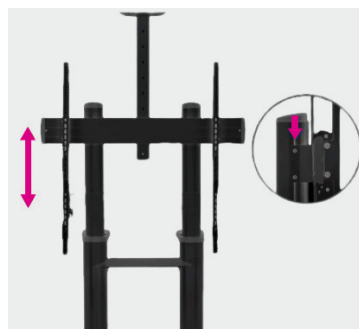

SH TTL12-610TB

ULTRA-MODERN LARGE SCREEN ALUMINUM TV CART

For Most 70" - 120"

Height & Angle Adjustable for Perfect Viewing Position

Screen Size
70" - 120"

VESA Compatible

**200x200 300x200 400x200
300x300 400x300 400x400
600x400 800x400 800x600
1000x600**

Weight Capacity
140kg /308lbs

Weight Capacity
5kg (11lbs)

Tilt Range
+5°--10°

Cable Management

Tilting Design
for ideal viewing angles

Height Adjustment
allows for any desired TV position along the column

Cable Management
keeps everything organized.